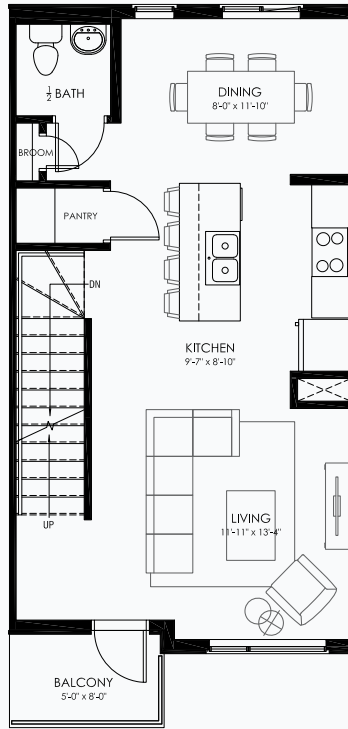

VUE

AT CREEKWOOD EAST

ASPEN FLOORPLAN

3 BED, 3 BATH
1,403 SF

GROUND FLOOR

MAIN FLOOR

SECOND FLOOR

VUETOWNHOMES.CA

Dimensions, sizes, specifications, layouts and materials are approximate only and subject to change without notice. E.&O.E.