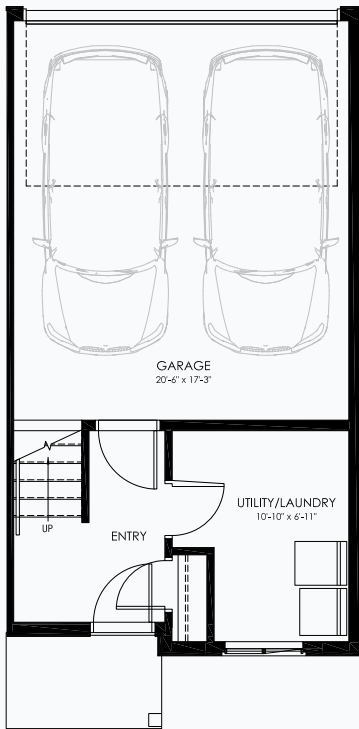

VUE

AT CREEKWOOD EAST

ASPEN FLOORPLAN

3 BED, 3 BATH
1,403 SF

GROUND FLOOR

MAIN FLOOR

SECOND FLOOR

VUETOWNHOMES.CA

Dimensions, sizes, specifications, layouts and materials are approximate only and subject to change without notice. E.&O.E.