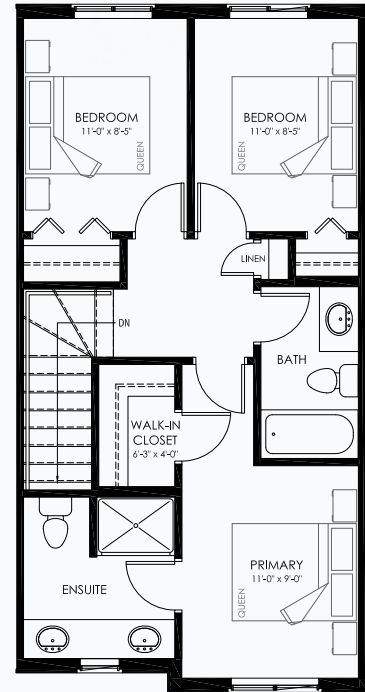

VUE

AT CREEKWOOD EAST

ASPEN FLOORPLAN

3 BED, 3 BATH
1,403 SF

GROUND FLOOR

MAIN FLOOR

SECOND FLOOR

VUETOWNHOMES.CA

Dimensions, sizes, specifications, layouts and materials are approximate only and subject to change without notice. E.&O.E.