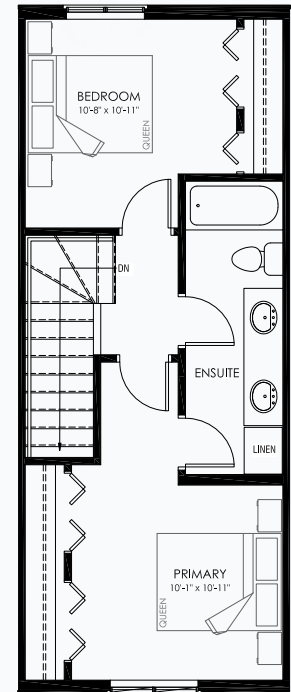

VUE

AT CREEKWOOD EAST

BIRCH FLOORPLAN

2 BED, 2 BATH
1,118 SF

GROUND FLOOR

MAIN FLOOR

SECOND FLOOR

VUETOWNHOMES.CA

Dimensions, sizes, specifications, layouts and materials are approximate only and subject to change without notice. E.&O.E.