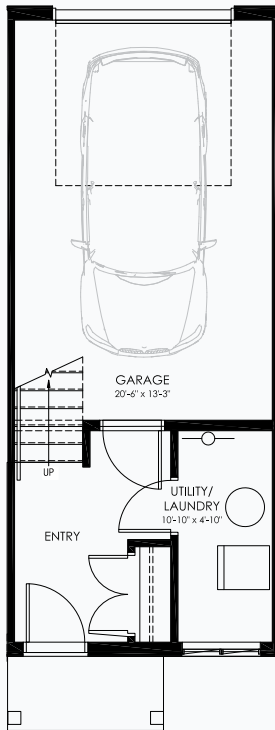

VUE

AT CREEKWOOD EAST

BIRCH FLOORPLAN

2 BED, 2 BATH
1,118 SF

GROUND FLOOR

MAIN FLOOR

SECOND FLOOR

VUETOWNHOMES.CA

Dimensions, sizes, specifications, layouts and materials are approximate only and subject to change without notice. E.&O.E.