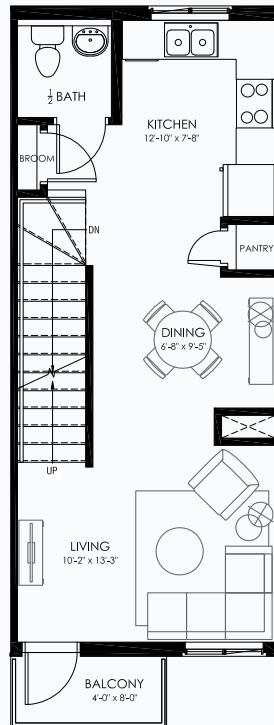

VUE

AT CREEKWOOD EAST

BIRCH FLOORPLAN

2 BED, 2 BATH
1,118 SF

GROUND FLOOR

MAIN FLOOR

SECOND FLOOR

VUETOWNHOMES.CA

Dimensions, sizes, specifications, layouts and materials are approximate only and subject to change without notice. E.&O.E.