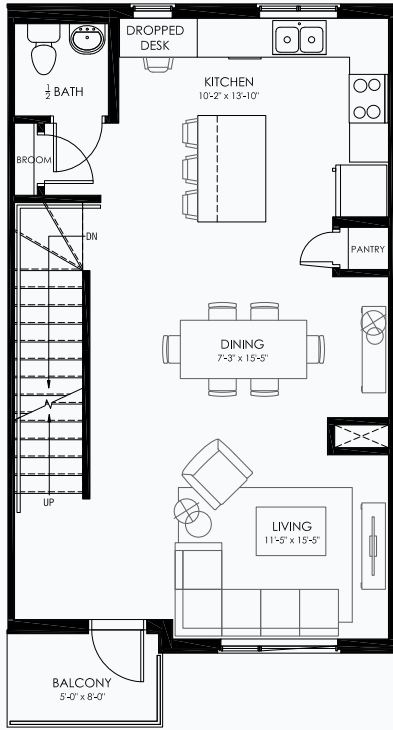

## WALNUT FLOORPLAN

3 BED, 3 BATH  
1,598 SF

GROUND FLOOR

MAIN FLOOR

SECOND FLOOR

[VUETOWNHOMES.CA](http://VUETOWNHOMES.CA)

Dimensions, sizes, specifications, layouts and materials are approximate only and subject to change without notice. E.&O.E.