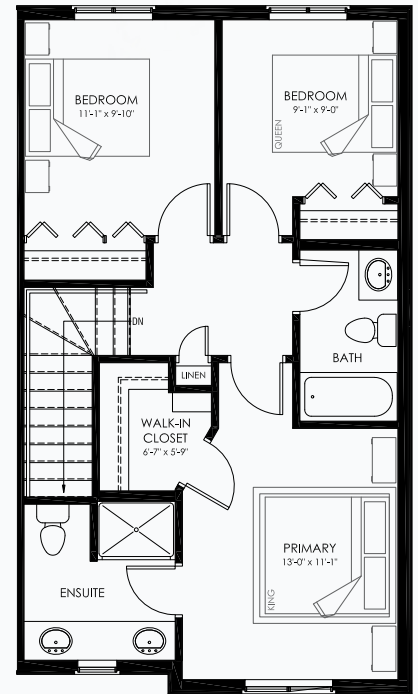

## WALNUT FLOORPLAN

3 BED, 3 BATH  
1,598 SF

GROUND FLOOR

MAIN FLOOR

SECOND FLOOR

[VUETOWNHOMES.CA](http://VUETOWNHOMES.CA)

Dimensions, sizes, specifications, layouts and materials are approximate only and subject to change without notice. E.&O.E.