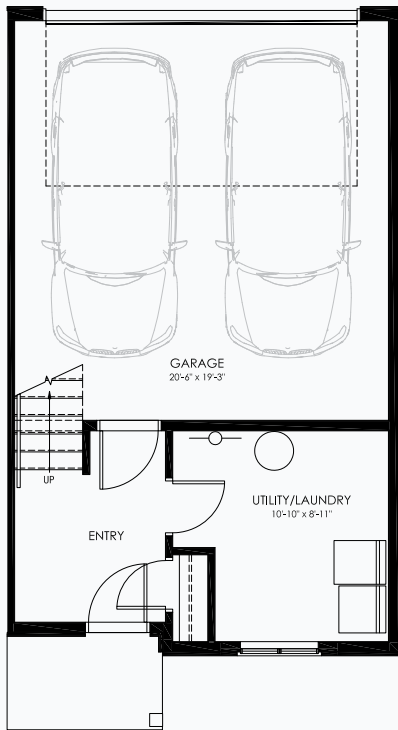

## WALNUT FLOORPLAN

3 BED, 3 BATH  
1,598 SF

GROUND FLOOR

MAIN FLOOR

SECOND FLOOR

[VUETOWNHOMES.CA](http://VUETOWNHOMES.CA)

Dimensions, sizes, specifications, layouts and materials are approximate only and subject to change without notice. E.&O.E.