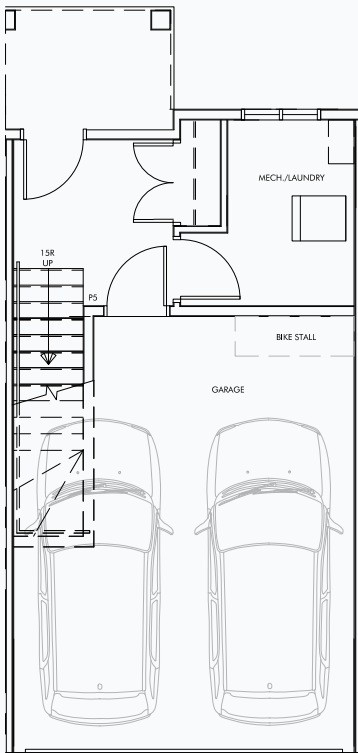

VUE
AT JAGARE RIDGE

ASPEN
FLOORPLAN

3 BED, 2.5 BATH
1,396 SF

GROUND FLOOR

MAIN FLOOR

SECOND FLOOR

VUETOWNHOMES.CA

Dimensions, sizes, specifications, layouts and materials are approximate only and subject to change without notice. E.&O.E.