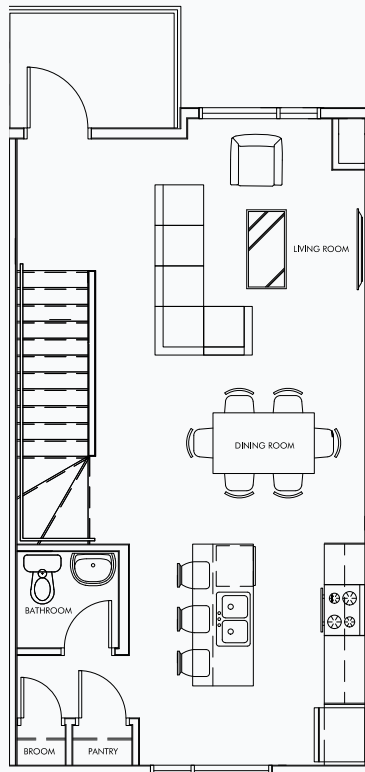

VUE
AT JAGARE RIDGE

ASPEN
FLOORPLAN

3 BED, 2.5 BATH
1,396 SF

GROUND FLOOR

MAIN FLOOR

SECOND FLOOR

VUETOWNHOMES.CA

Dimensions, sizes, specifications, layouts and materials are approximate only and subject to change without notice. E.&O.E.