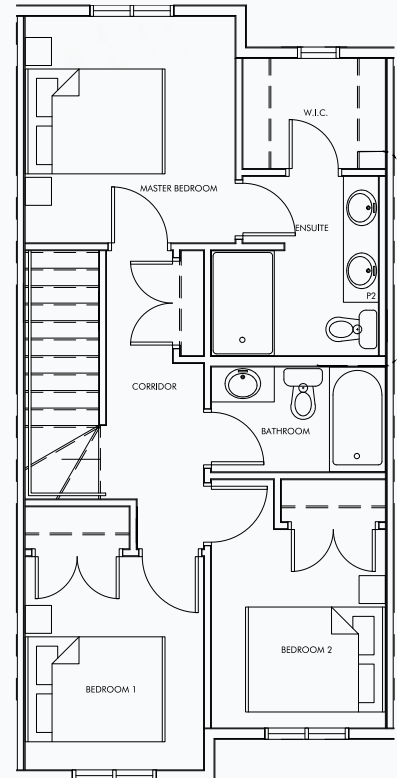

VUE
AT JAGARE RIDGE

ASPEN
FLOORPLAN

3 BED, 2.5 BATH
1,396 SF

GROUND FLOOR

MAIN FLOOR

SECOND FLOOR

VUETOWNHOMES.CA

Dimensions, sizes, specifications, layouts and materials are approximate only and subject to change without notice. E.&O.E.