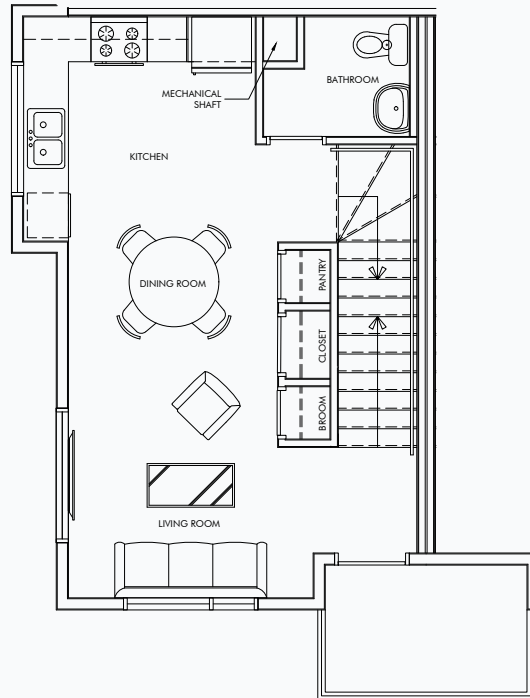

VUE
AT JAGARE RIDGE

CEDAR A
FLOORPLAN | 2 BED, 1.5 BATH
1,112 SF

GROUND FLOOR

MAIN FLOOR

SECOND FLOOR

VUETOWNHOMES.CA

Dimensions, sizes, specifications, layouts and materials are approximate only and subject to change without notice. E.&O.E.