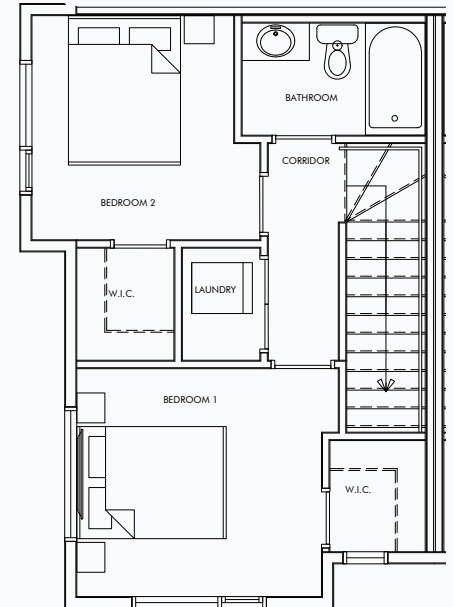

VUE
AT JAGARE RIDGE

CEDAR A
FLOORPLAN | 2 BED, 1.5 BATH
1,112 SF

GROUND FLOOR

MAIN FLOOR

SECOND FLOOR

VUETOWNHOMES.CA

Dimensions, sizes, specifications, layouts and materials are approximate only and subject to change without notice. E.&O.E.