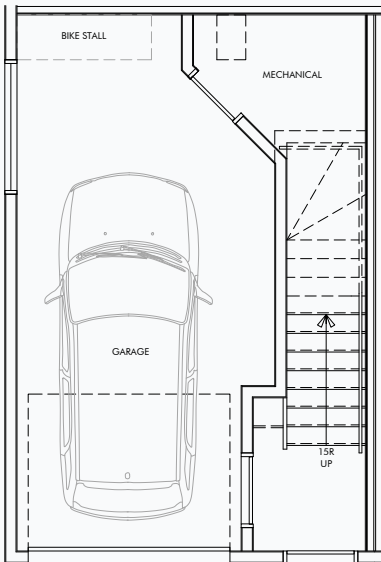

VUE
AT JAGARE RIDGE

CEDAR A
FLOORPLAN | 2 BED, 1.5 BATH
1,112 SF

GROUND FLOOR

MAIN FLOOR

SECOND FLOOR

VUETOWNHOMES.CA

Dimensions, sizes, specifications, layouts and materials are approximate only and subject to change without notice. E.&O.E.