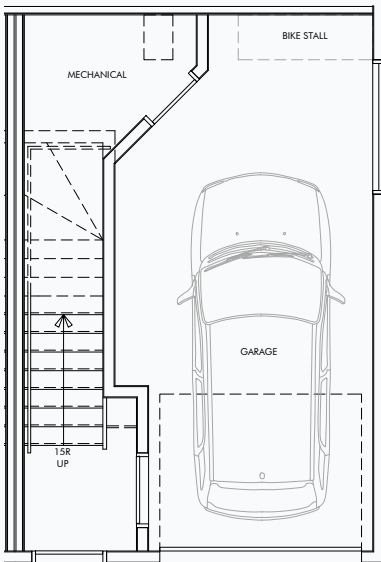

VUE

AT JAGARE RIDGE

CEDAR B FLOORPLAN

2 BED, 1.5 BATH
1,112 SF

GROUND FLOOR

MAIN FLOOR

SECOND FLOOR

VUETOWNHOMES.CA

Dimensions, sizes, specifications, layouts and materials are approximate only and subject to change without notice. E.&O.E.