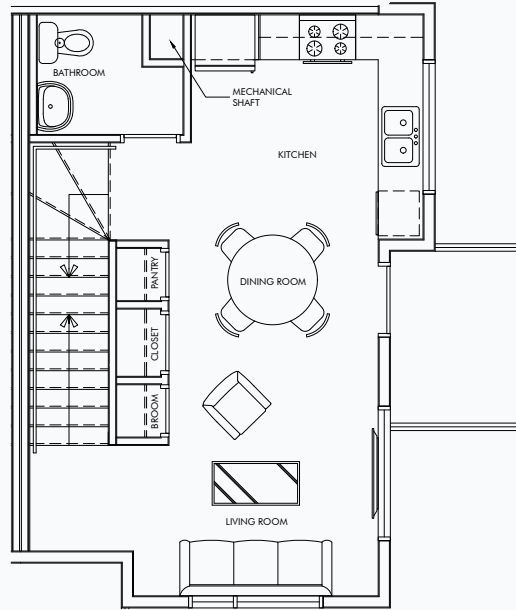

VUE

AT JAGARE RIDGE

CEDAR B FLOORPLAN

2 BED, 1.5 BATH
1,112 SF

GROUND FLOOR

MAIN FLOOR

SECOND FLOOR

VUETOWNHOMES.CA

Dimensions, sizes, specifications, layouts and materials are approximate only and subject to change without notice. E.&O.E.