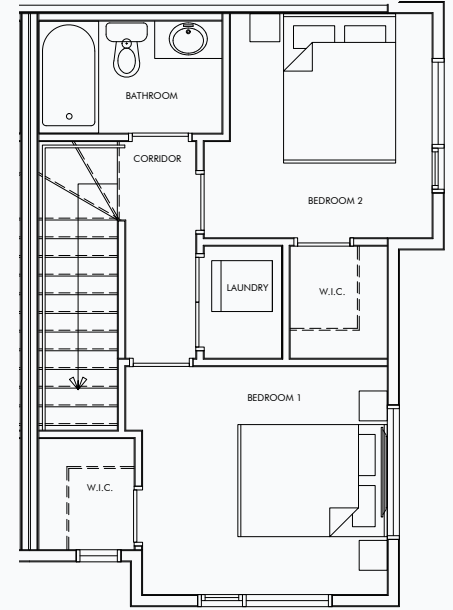

VUE

AT JAGARE RIDGE

CEDAR B FLOORPLAN

2 BED, 1.5 BATH
1,112 SF

GROUND FLOOR

MAIN FLOOR

SECOND FLOOR

VUETOWNHOMES.CA

Dimensions, sizes, specifications, layouts and materials are approximate only and subject to change without notice. E.&O.E.