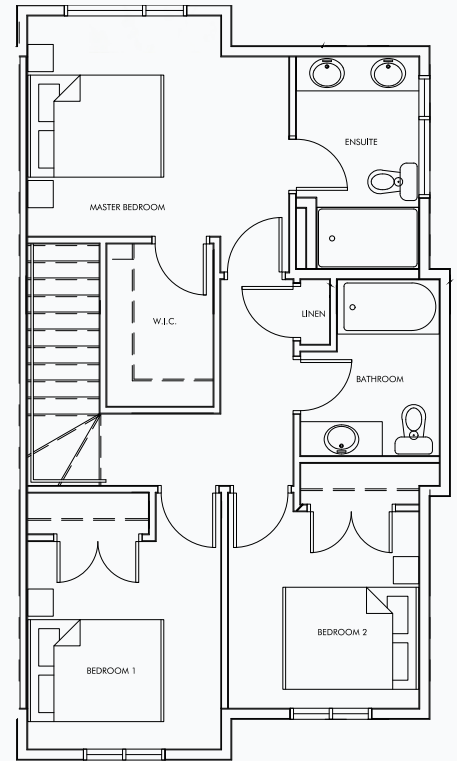

# WALNUT END FLOORPLAN

3 BED, 2.5 BATH  
1,581 SF

GROUND FLOOR

MAIN FLOOR

SECOND FLOOR

VUETOWNHOMES.CA

Dimensions, sizes, specifications, layouts and materials are approximate only and subject to change without notice. E.&O.E.