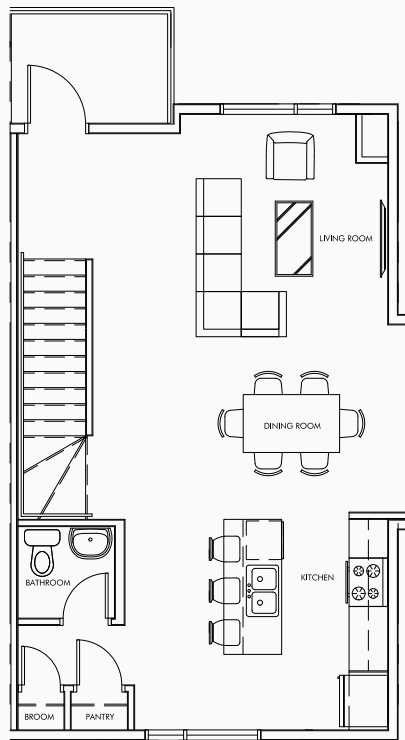

# WALNUT END FLOORPLAN

3 BED, 2.5 BATH  
1,581 SF

GROUND FLOOR

MAIN FLOOR

SECOND FLOOR

VUETOWNHOMES.CA

Dimensions, sizes, specifications, layouts and materials are approximate only and subject to change without notice. E.&O.E.