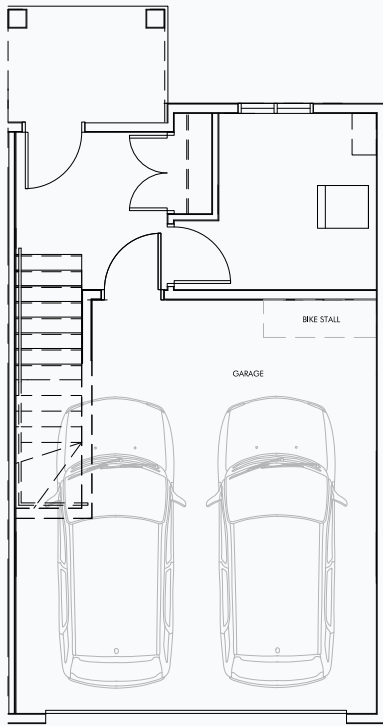

# WALNUT END FLOORPLAN

3 BED, 2.5 BATH  
1,581 SF

GROUND FLOOR

MAIN FLOOR

SECOND FLOOR

VUETOWNHOMES.CA

Dimensions, sizes, specifications, layouts and materials are approximate only and subject to change without notice. E.&O.E.