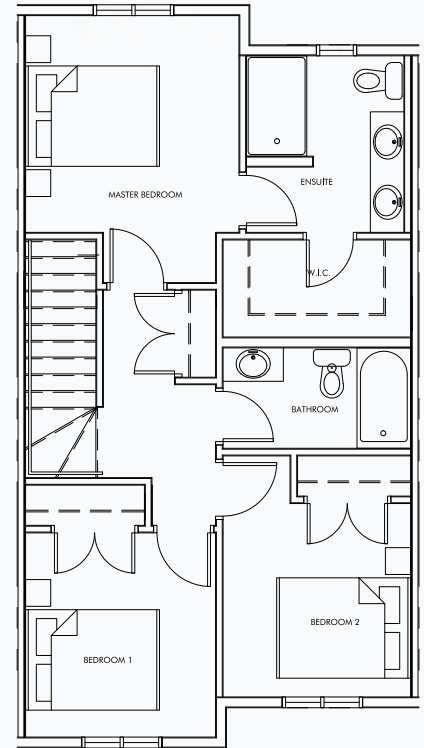

VUE

AT JAGARE RIDGE

WALNUT FLOORPLAN

3 BED, 2.5 BATH
1,552 SF

GROUND FLOOR

MAIN FLOOR

SECOND FLOOR

VUETOWNHOMES.CA

Dimensions, sizes, specifications, layouts and materials are approximate only and subject to change without notice. E.&O.E.