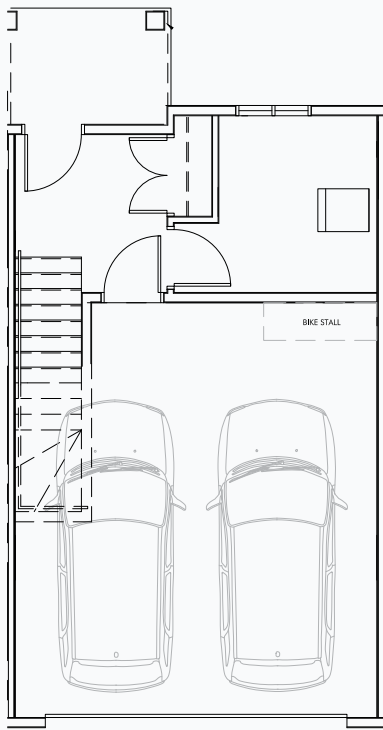

VUE

AT JAGARE RIDGE

WALNUT FLOORPLAN

3 BED, 2.5 BATH
1,552 SF

GROUND FLOOR

MAIN FLOOR

SECOND FLOOR

VUETOWNHOMES.CA

Dimensions, sizes, specifications, layouts and materials are approximate only and subject to change without notice. E.&O.E.