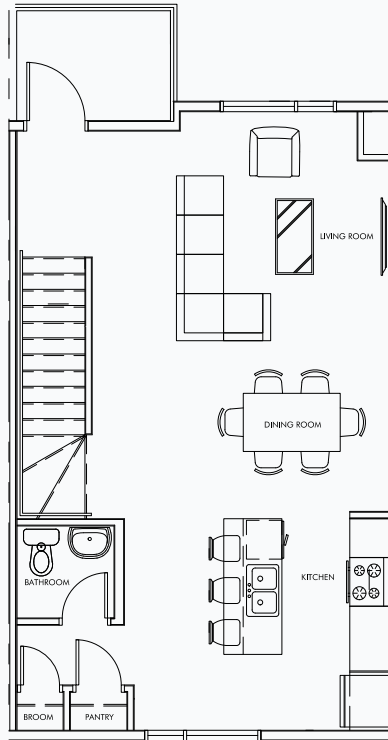

VUE

AT JAGARE RIDGE

WALNUT FLOORPLAN

3 BED, 2.5 BATH
1,552 SF

GROUND FLOOR

MAIN FLOOR

SECOND FLOOR

VUETOWNHOMES.CA

Dimensions, sizes, specifications, layouts and materials are approximate only and subject to change without notice. E.&O.E.